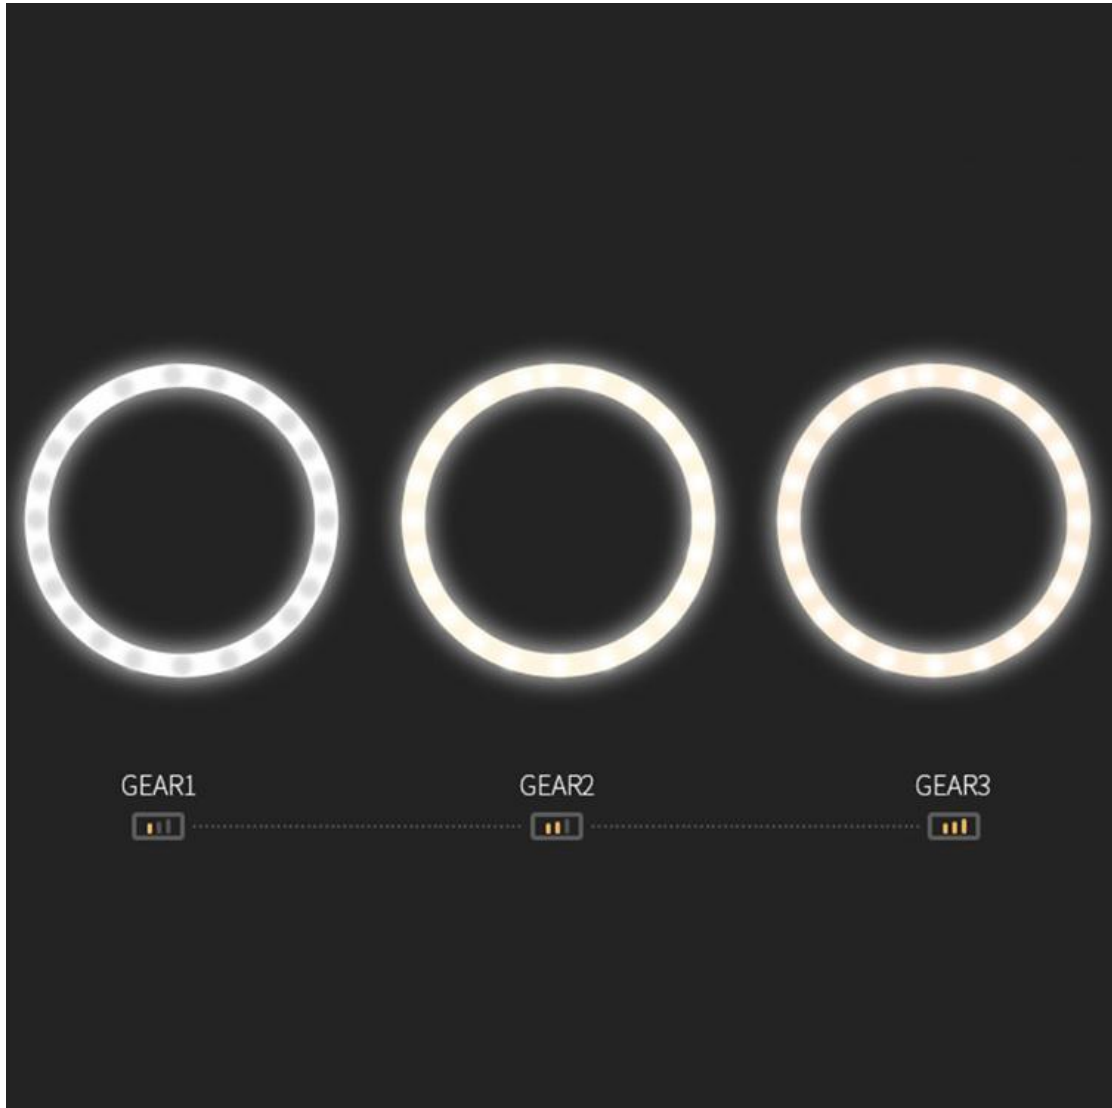

Payment terms	as agreed
Delivery Detail	30-40days after ordered
Packaging	Poly foam + Carton box, or customized
Warranty time	Two Years

Product Feature And Application

This Classic Design is desirable and handy, **Round LED Makeup Mirror with Wooden Frame** will highlight the details of your face when you make up, increase grade and efficiency.

Feature:

- ❖ Touch sensor with the function of On/Off
- ❖ Environmental silver mirror, copper free and lead free
- ❖ High brightness and homogeneous lighting
- ❖ High output SMD 2835 LEDs, Energy saving and long life of 30000 hours
- ❖ High Color Rendering Index (CRI>80), ideal for makeup application
- ❖ Built-in electronic LED driver CE / UL certificated
- ❖ IP44 waterproof
- ❖ CE RoHS certificated
- ❖ The size of **Round LED Makeup Mirror with Wooden Frame** can be custom-made
- ❖ **Round LED Makeup Mirror with Wooden Frame** can be Dimming
- ❖ Three Color Temperature can be Changing
- ❖ 4 pcs AAA battery or rechargeable

Product Details

To make up with LED Lighted Mirror, **Round LED Makeup Mirror with Wooden Frame** offer inbuilt On/Off Touch switch, with LED lights.

Name: **Round LED Makeup Mirror with Wooden Frame**

Size: Φ 8 inch/20CM (or Customizable size)

Optional Functions: Touch switch, Dimming, color temperature changing, etc.

Mirror: copper-free mirror, Metal frame.

Led Stripe: UL certified waterproof LED strip

Color Temp.: 3000K/4000K/6000K

Shape: Round/Circle, or customized