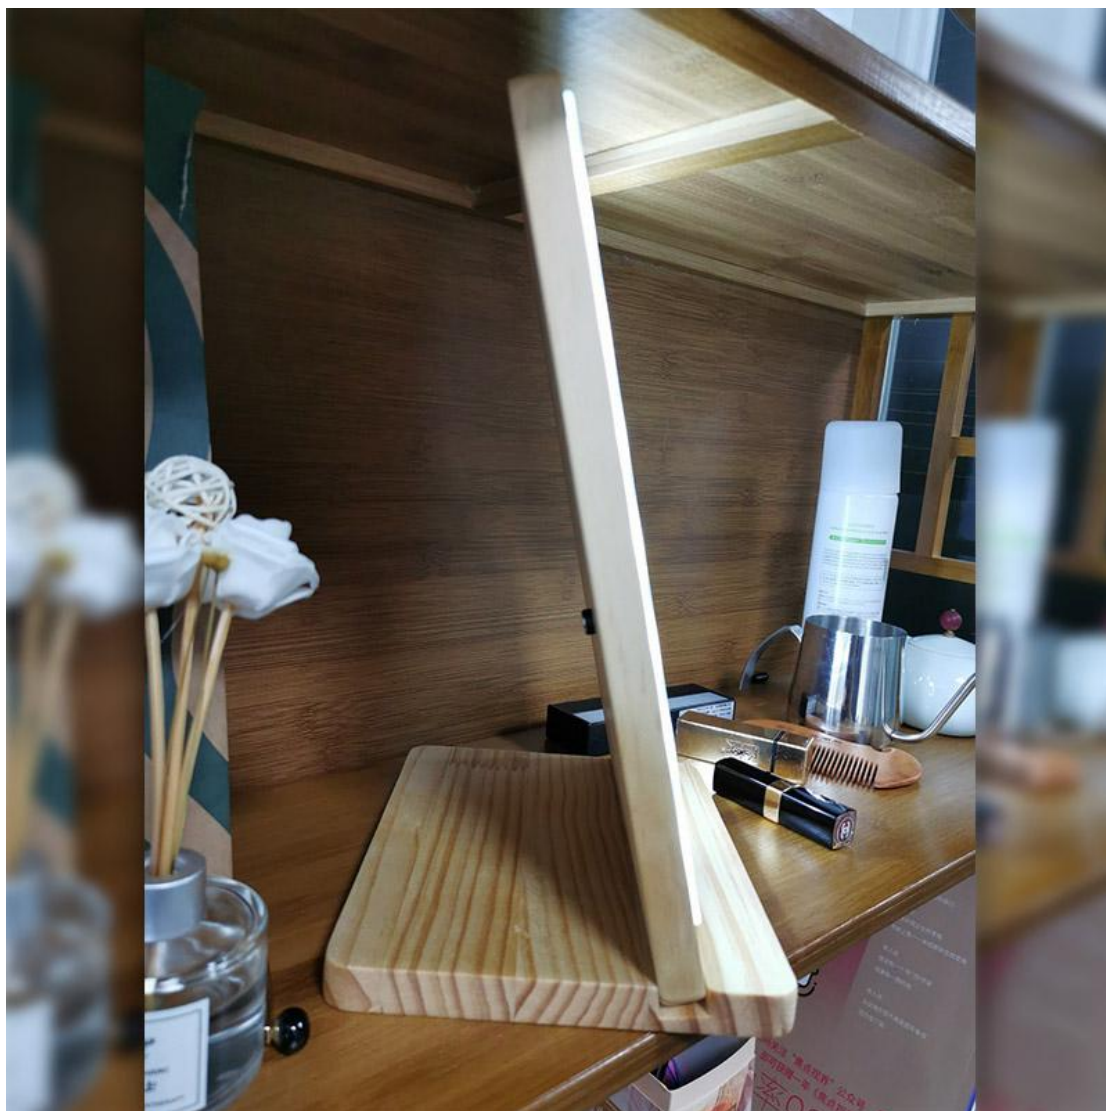

Rectangle LED Makeup Mirror with Wooden Frame

Product Introduction

This **Rectangle LED Makeup Mirror with Wooden Frame** was the latest invention high quality with 2 years Warranty. It was made up with **copper-free mirror**, and using **UL certificated waterproof LED strip**. We are **manufacturers and suppliers** in **China**, who devoted our selves to Mirror lighting many years, covering most of Europe and the Middle East market. We are expecting become your long-term partner in china.

Delivery Detail	30-40days after ordered
Packaging	Poly foam + Carton box, or customized
Warranty time	Two Years

Product Feature And Application

This Classic Design is desirable and handy, **Rectangle LED Makeup Mirror with Wooden Frame** will highlight the details of your face when you make up, increase grade and efficiency.

Feature:

- ❖ Touch sensor with the function of On/Off
- ❖ Environmental silver mirror, copper free and lead free
- ❖ High brightness and homogeneous lighting
- ❖ High output SMD 2835 LEDs, Energy saving and long life of 30000 hours
- ❖ High Color Rendering Index (CRI>80), ideal for makeup application
- ❖ Built-in electronic LED driver CE / UL certificated
- ❖ IP44 waterproof
- ❖ CE RoHS certificated
- ❖ The size of **Rectangle LED Makeup Mirror with Wooden Frame** can be custom-made
- ❖ **Rectangle LED Makeup Mirror with Wooden Frame** can be Dimming
- ❖ Three Color Temperature can be Changing
- ❖ 4 pcs AAA battery or rechargeable

Size: Φ 8 inch/20CM (or Customizable size)

Optional Functions: Touch switch, Dimming, color temperature changing, etc.

Mirror: copper-free mirror, Metal frame.

Led Stripe: UL certified waterproof LED strip