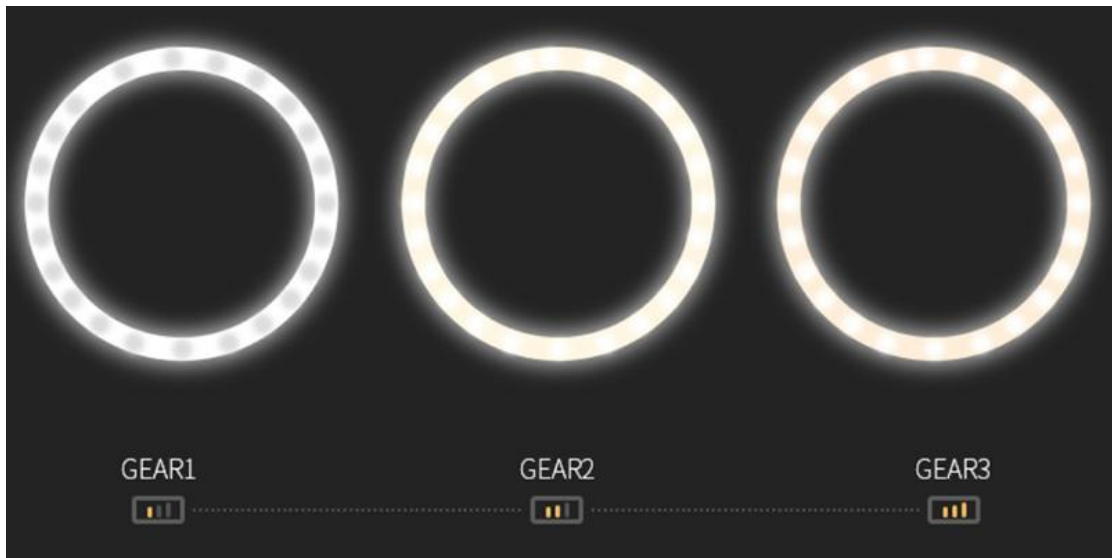

Rectangle LED Makeup Mirror with Wooden Frame

Product Introduction

This **Rectangle LED Makeup Mirror with Wooden Frame** was the latest invention high quality with 2 years Warranty. It was made up with **copper-free mirror**, and using **UL certificated waterproof LED strip**. We are **manufacturers and suppliers** in **China**, who devoted our selves to Mirror lighting many years, covering most of Europe and the Middle East market. We are expecting become your long-term partner in china.

Delivery Detail	30-40days after ordered
Packaging	Poly foam + Carton box, or customized
Warranty time	Two Years

Product Feature And Application

This Classic Design is desirable and handy, **Rectangle LED Makeup Mirror with Wooden Frame** will highlight the details of your face when you make up, increase grade and efficiency.

Feature:

- ❖ Touch sensor with the function of On/Off
- ❖ Environmental silver mirror, copper free and lead free
- ❖ High brightness and homogeneous lighting
- ❖ High output SMD 2835 LEDs, Energy saving and long life of 30000 hours
- ❖ High Color Rendering Index (CRI>80), ideal for makeup application
- ❖ Built-in electronic LED driver CE / UL certificated
- ❖ IP44 waterproof
- ❖ CE RoHS certificated
- ❖ The size of **Rectangle LED Makeup Mirror with Wooden Frame** can be custom-made
- ❖ **Rectangle LED Makeup Mirror with Wooden Frame** can be Dimming
- ❖ Three Color Temperature can be Changing
- ❖ 4 pcs AAA battery or rechargeable

Size: Φ 8 inch/20CM (or Customizable size)

Optional Functions: Touch switch, Dimming, color temperature changing, etc.

Mirror: copper-free mirror, Metal frame.

Led Stripe: UL certified waterproof LED strip