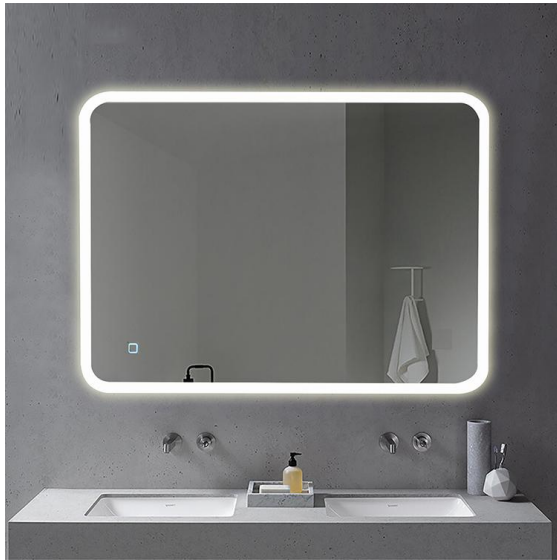

Rectangle LED Bathroom Mirror both Vertical and Horizontal

We supply **Rectangle LED Bathroom Mirror both Vertical and Horizontal with CE TUV IP44 3 years Warranty.** we devoted ourselves to LED Mirror Light many years, covering most of **Europe** and the **Middle East** market. And we have rich experience in OEM/ODM. We are expecting become your long term partner in china.

Rectangle LED Bathroom Mirror both Vertical and Horizontal

Product Introduction

This **Rectangle LED Bathroom Mirror both Vertical and Horizontal** was the latest invention high quality with CE TUV IP44 and offer 3 years Warranty. It was made up with **5MM copper-free mirror**, and using **UL certificated waterproof LED stripe**. We are **manufacturers and suppliers** in **China, who** devoted our selves to Mirror lighting many years, covering most of Europe and the Middle East market. We are expecting become your long-term partner in china.

Product Parameter (Specification)

Specification

<i>Item No</i>	<i>Rectangle LED Bathroom Mirror both Vertical and Horizontal LYS-LEDM-F201HV</i>
<i>Basic Info.</i>	<i>Size: 600*800 Mm; Copper Free Mirror; IP44; 8mm Width LED Trip.</i>
<i>Input (V)</i>	<i>AC110-230 V</i>
<i>Power (W)</i>	<i>Max45 W</i>

Product Feature And Application

This Classic Design is desirable and handy, **Rectangle LED Bathroom Mirror both Vertical and Horizontal** will highlight your bathroom decoration, increase grade and efficiency. It can be hanging in Vertical or in Horizontal as you need, depending on your space of bathroom.