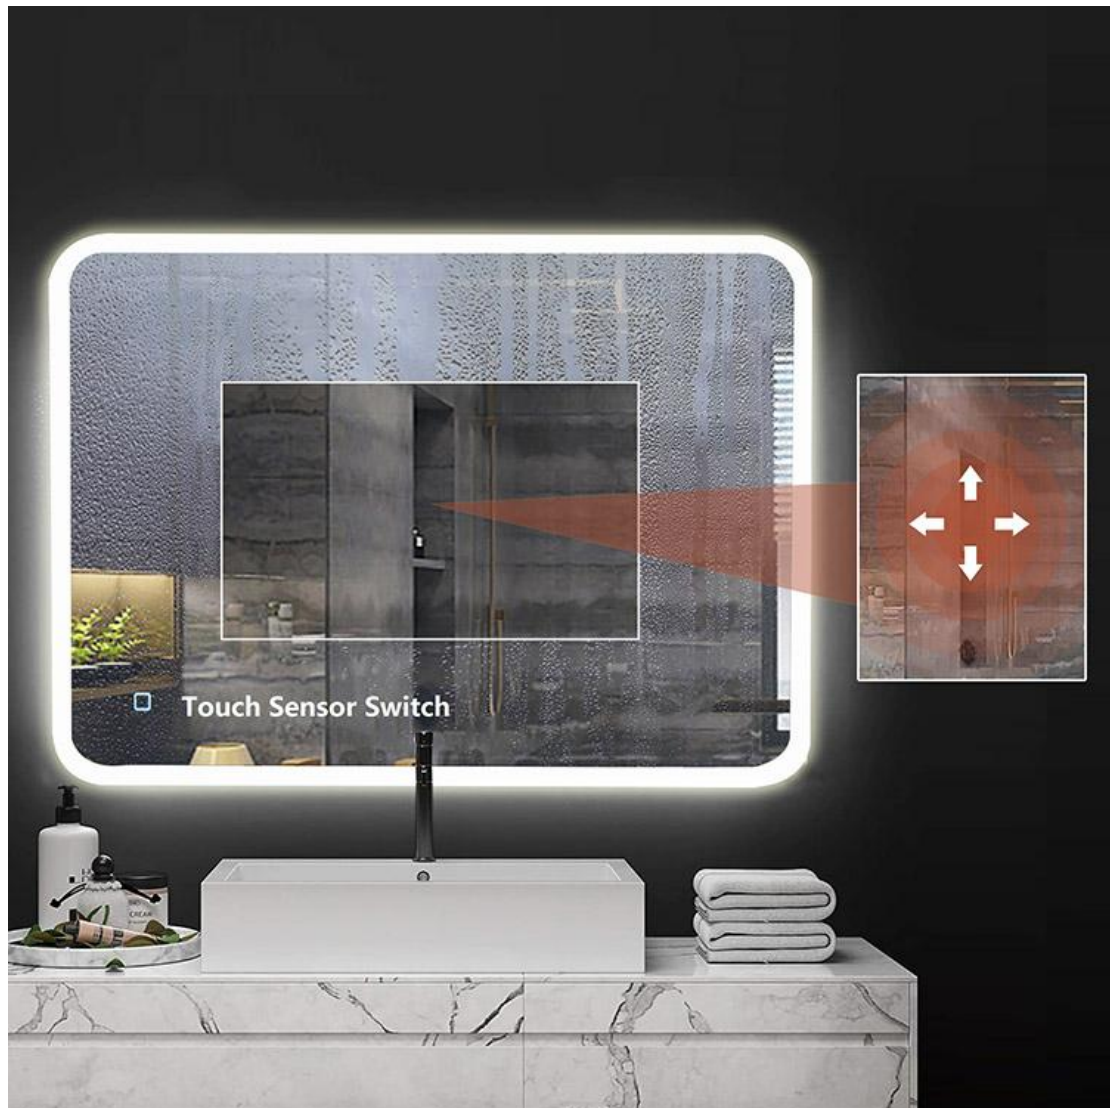

Rectangle LED Bathroom Mirror both Vertical and Horizontal

Product Introduction

This **Rectangle LED Bathroom Mirror both Vertical and Horizontal** was the latest invention high quality with CE TUV IP44 and offer 3 years Warranty. It was made up with **5MM copper-free mirror**, and using **UL certificated waterproof LED stripe**. We are **manufacturers and suppliers** in **China, who** devoted our selves to Mirror lighting many years, covering most of Europe and the Middle East market. We are expecting become your long-term partner in china.

Product Parameter (Specification)

Specification

<i>Item No</i>	<i>Rectangle LED Bathroom Mirror both Vertical and Horizontal LYS-LEDM-F201HV</i>
<i>Basic Info.</i>	<i>Size: 600*800 Mm; Copper Free Mirror; IP44; 8mm Width LED Trip.</i>
<i>Input (V)</i>	<i>AC110-230 V</i>
<i>Power (W)</i>	<i>Max45 W</i>

Product Feature And Application

This Classic Design is desirable and handy, **Rectangle LED Bathroom Mirror both Vertical and Horizontal** will highlight your bathroom decoration, increase grade and efficiency. It can be hanging in Vertical or in Horizontal as you need, depending on your space of bathroom.

Feature:

- ❖ Touch sensor with the function of On/Off
- ❖ 5mm environmental silver mirror, copper free and lead free
- ❖ Special anti-corrosion mirror treatment
- ❖ Fingerprint-free for mirror frosted area
- ❖ Rust resistant white powder coated alu base
- ❖ High brightness and homogeneous lighting
- ❖ High output SMD 2835 LEDs, Energy saving and long life of 50000 hours
- ❖ High Color Rendering Index (CRI>80), ideal for makeup application
- ❖ Built-in electronic LED driver CE / UL certificated
- ❖ IP44 waterproof
- ❖ Easy-hanging installation, and easy for maintenanc. It can be hanging in Vertical or in Horizontal as need.
- ❖ CE RoHS certificated
- ❖ The size of **Rectangle LED Bathroom Mirror both Vertical and Horizontal** can be custom-made