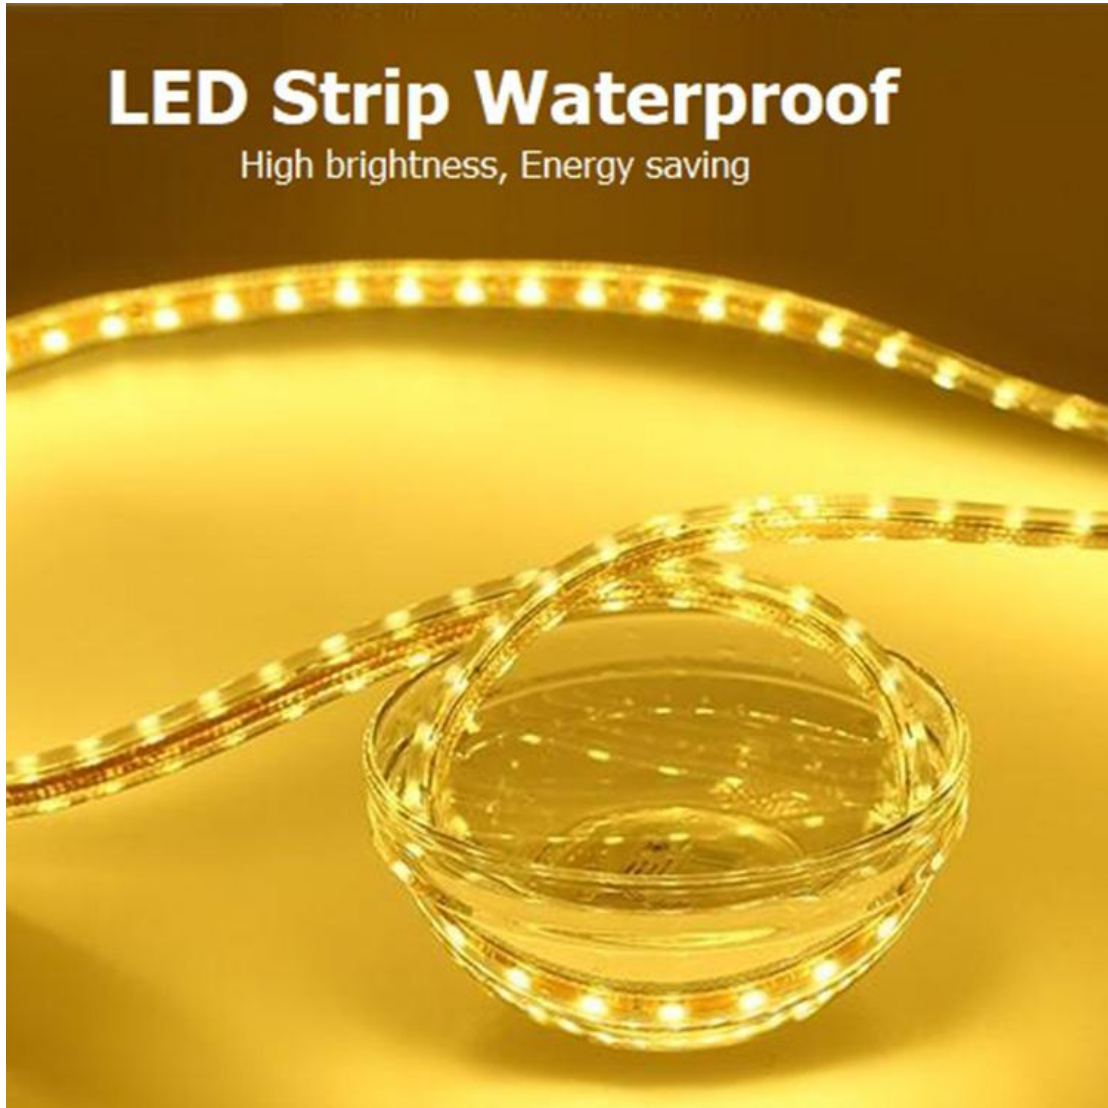

OURS
High Color Rendering

OTHERS
Ordinary Low Color Rendering

Rectangle LED Bathroom Mirror both Vertical and Horizontal can be customized as you NEED:

Optional Functions:

- ❖ Dimming
- ❖ Anti-fogging sensor
- ❖ Explosion proof
- ❖ Three Color Temperature Changing
- ❖ Digital Clock, Temperature Display
- ❖ Bluetooth speakers--Enjoying Music when Bathing