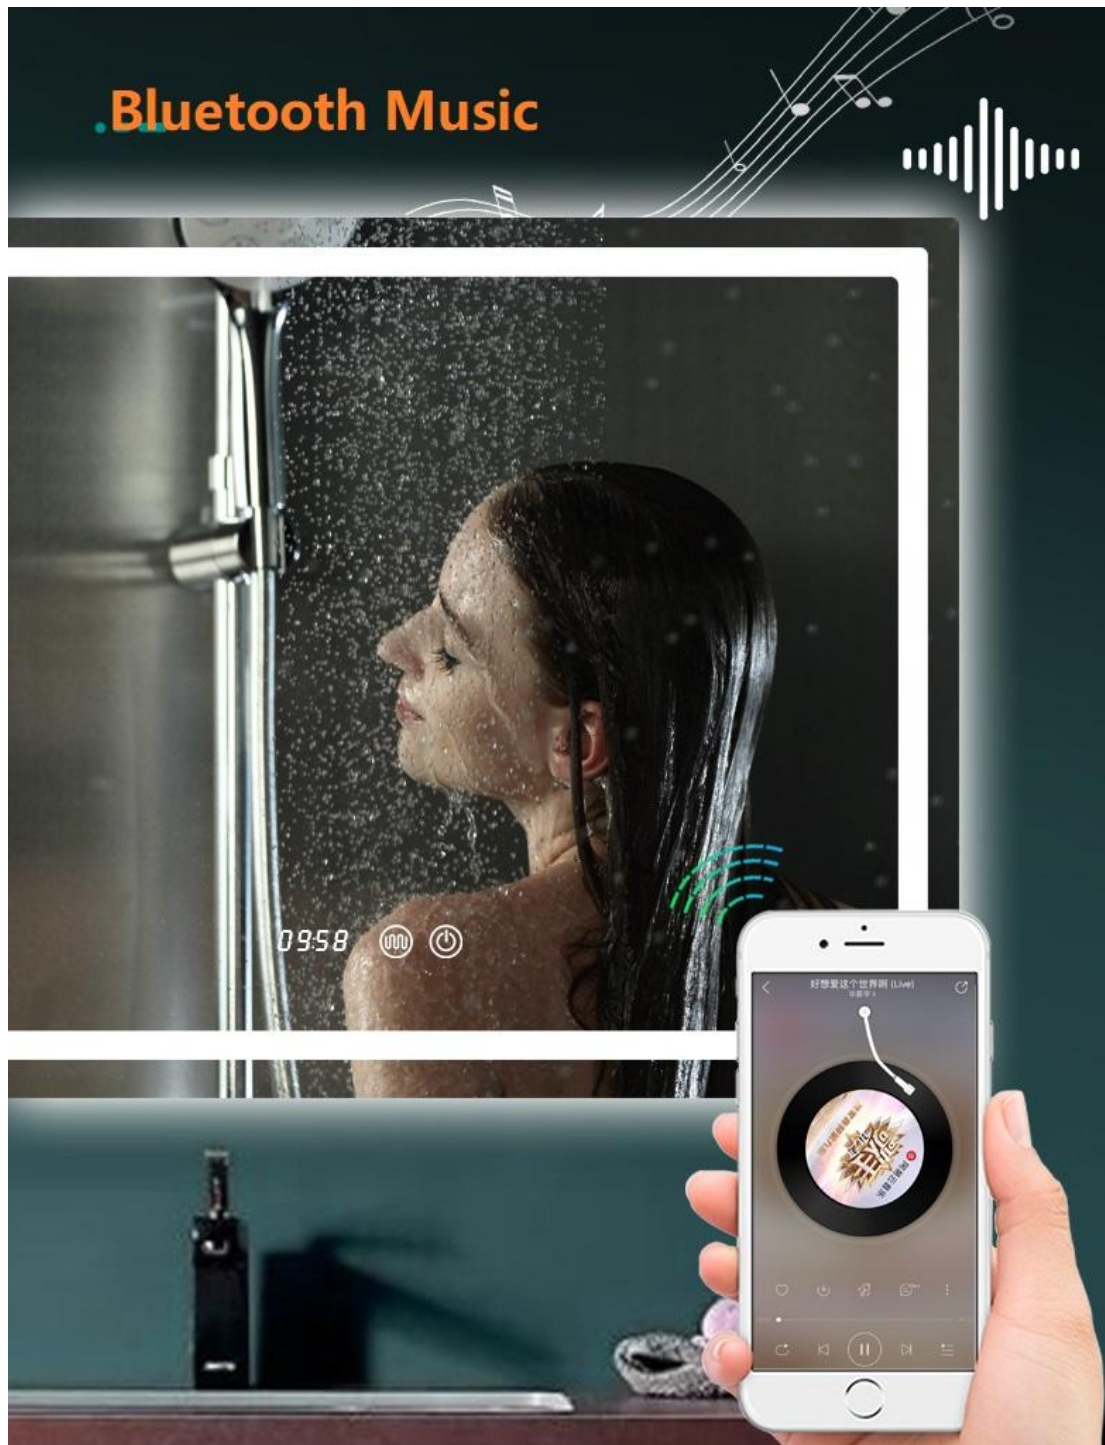

Product Feature And Application

This Classic Design is desirable and handy, **Rectangle LED Bathroom Mirror both Vertical and Horizontal** will highlight your bathroom decoration, increase grade and efficiency. It can be hanging in Vertical or in Horizontal as you need, depending on your space of bathroom.

Anti-fog from inside to outside

Time or Temperature 5S Automatic Switching

Product Details

To build a dream bathroom with LED Lighted Mirror, **Rectangle LED Bathroom Mirror both Vertical and Horizontal** offer inbuilt defogger, On/Off Touch switch, with LED lights.

Name: **Rectangle LED Bathroom Mirror both Vertical and Horizontal**

Size: Φ 800*600mm, Φ 900*700mm, Φ 1200*900mm, (or Customizable size)

Optional Functions: Touch switch, Defogger, Bluetooth, Time., etc.