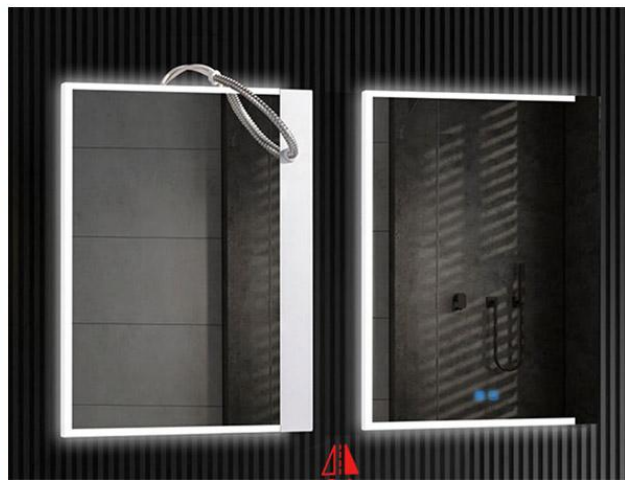

STATEMENT MIRROR: The **LED Lighted Mirror Cabinet with Single Mirror Door** is the perfect blend of elegance and functionality for any bathroom or dressing room.

It complements all decors:

1. ❖ Touch sensor with the function of On/Off
   - ❖ 5mm environmental silver mirror, copper free and lead free
   - ❖ Special anti-corrosion mirror treatment
   - ❖ Fingerprint-free for mirror frosted area
   - ❖ High brightness and homogeneous lighting
   - ❖ High output SMD 2835 LEDs, Energy saving and long life of 30000 hours
   - ❖ High Color Rendering Index (CRI>80), ideal for makeup application
   - ❖ Built-in electronic LED driver CE / UL certificated
   - ❖ IP44 waterproof
   - ❖ Easy-hanging installation, and easy for maintenance
   - ❖ The size of **LED Lighted Mirror Cabinet with Single Mirror Door** can be custom-made
3. **DURABLE:** Made with premium glass, the **LED Lighted Mirror Cabinet with Single Mirror Door** is a high-quality product that is sturdy and durable. The bathroom mirror is also suitable for dressing room.