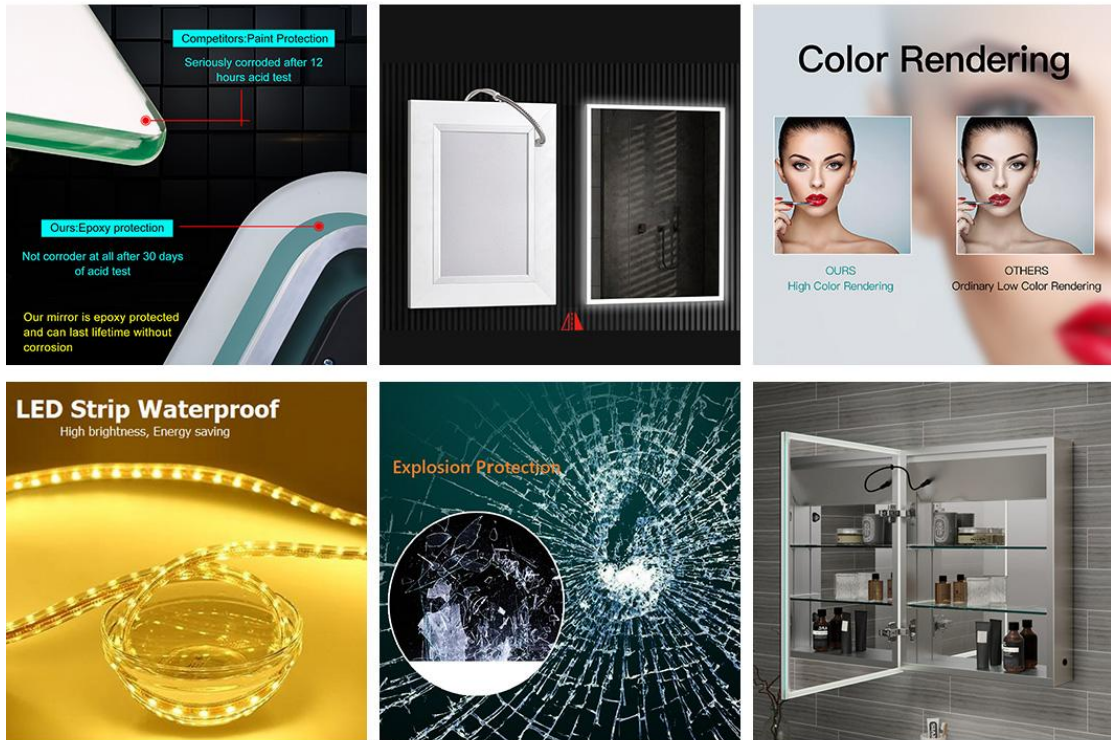

Product Feature And Application

This Design is simple but fasional, easy to clean, and very convenient to keep clean. The **LED Lighted Mirror Cabinet with Single Mirror Door** will highlight your bathroom decoration, increase grade and efficiency for sundries storage.

Feature:

- WALL MOUNT DRESSING MIRROR: The **LED Lighted Mirror Cabinet with Single Mirror Door** can be installed on the walls of the bathroom or dressing room.
- MIRRORED INTERIORS: The recess or surface mount **LED Lighted Mirror Cabinet with Single Mirror Door** has fully mirrored front, mirrored back of the door, and mirrored back of the cabinet.
- MEDICINE CABINET: The **LED Lighted Mirror Cabinet with Single Mirror Door** contains 3 adjustable shelves (to store cosmetics) and 170 degree blum hinges that ensure soft close.

STATEMENT MIRROR: The **LED Lighted Mirror Cabinet with Single Mirror Door** is the perfect blend of elegance and functionality for any bathroom or dressing room.

It complements all decors:

- ❖ Touch sensor with the function of On/Off
 - ❖ 5mm environmental silver mirror, copper free and lead free
 - ❖ Special anti-corrosion mirror treatment
 - ❖ Fingerprint-free for mirror frosted area
 - ❖ High brightness and homogeneous lighting
 - ❖ High output SMD 2835 LEDs, Energy saving and long life of 30000 hours
 - ❖ High Color Rendering Index (CRI>80), ideal for makeup application
 - ❖ Built-in electronic LED driver CE / UL certificated
 - ❖ IP44 waterproof
 - ❖ Easy-hanging installation, and easy for maintenance
 - ❖ The size of **LED Lighted Mirror Cabinet with Single Mirror Door** can be custom-made
-
- **DURABLE:** Made with premium glass, the **LED Lighted Mirror Cabinet with Single Mirror Door** is a high-quality product that is sturdy and durable. The bathroom mirror is also suitable for dressing room.