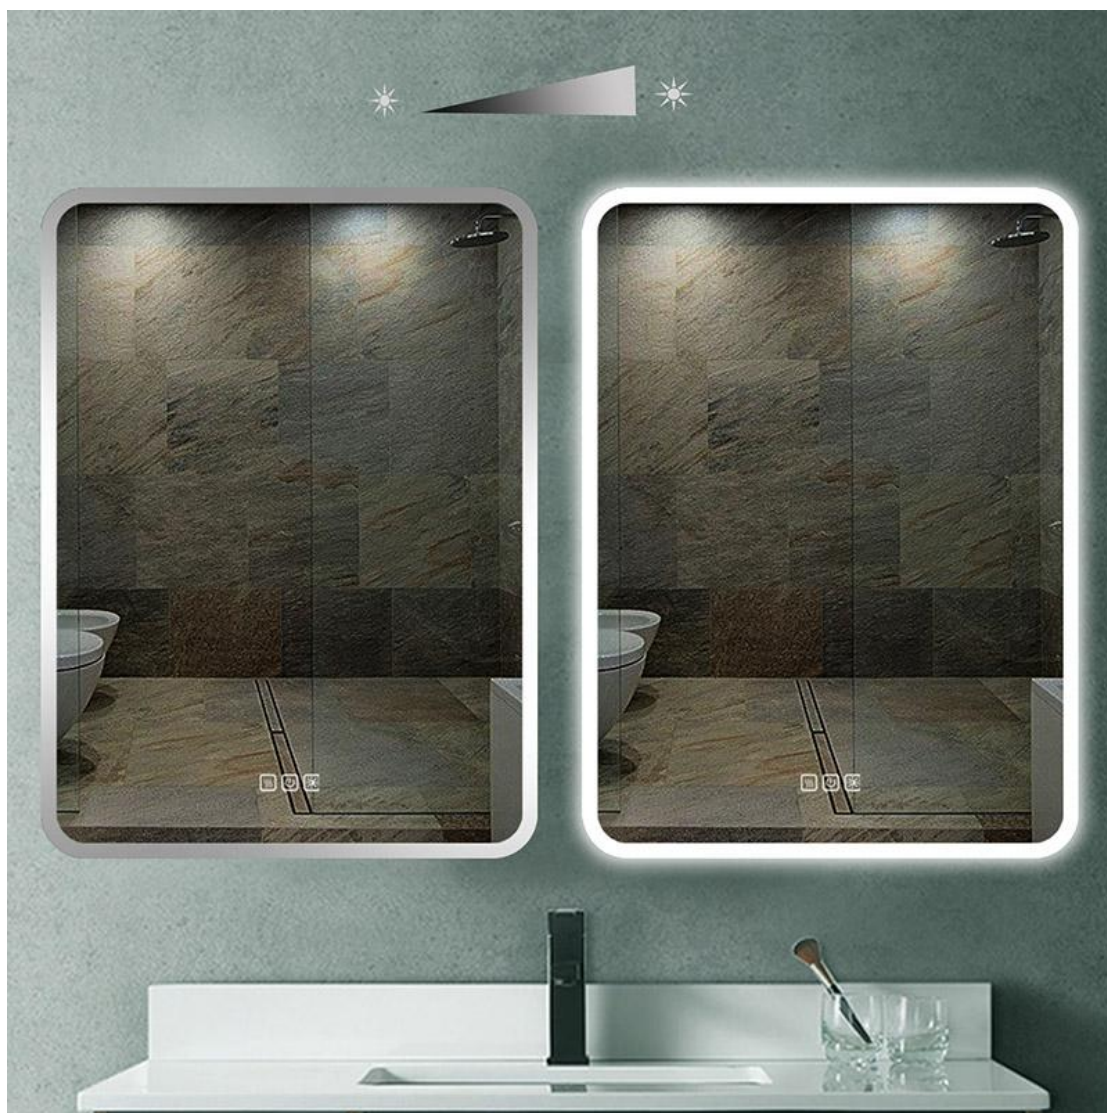

Feature:

- ❖ Touch sensor with the function of On/Off
- ❖ 5mm environmental silver mirror, copper free and lead free
- ❖ Special anti-corrosion mirror treatment
- ❖ Fingerprint-free for mirror frosted area
- ❖ Rust resistant white powder coated alu base
- ❖ High brightness and homogeneous lighting
- ❖ High output SMD 2835 LEDs, Energy saving and long life of 30000 hours
- ❖ High Color Rendering Index (CRI>80), ideal for makeup application
- ❖ Built-in electronic LED driver CE / UL certificated
- ❖ IP44 waterproof
- ❖ Easy-hanging installation, and easy for maintenance.
- ❖ CE RoHS certificated
- ❖ The size of **Full Length Backlit Rectangle LED Dressing Mirrors** can be custom-made

Color Rendering

OURS
High Color Rendering

OTHERS
Ordinary Low Color Rendering

The Full Length Backlit Rectangle LED Dressing Mirror can be customized as you NEED:

Optional Functions:

- ❖ Dimming
- ❖ Anti-fogging sensor
- ❖ Explosion proof
- ❖ Three Color Temperature Changing
- ❖ Digital Clock, Temperature Display
- ❖ Bluetooth speakers--Enjoying Music

Time or Temperature 5S Automatic Switching

09:58

22.5°C

0958  

Product Details

To build a dream bathroom with LED Lighted Mirror, **Full Length Backlit Rectangle LED Dressing Mirror** offer inbuilt defogger, On/Off Touch switch, with LED lights.

Name: **Full Length Backlit Rectangle LED Dressing Mirror**

Size: W20"xH60"/W24"xH66" (or Customizable size)

Optional Functions: Touch switch, Defogger, Bluetooth, Time., etc.

Mirror: 5mm copper-free mirror, frameless.