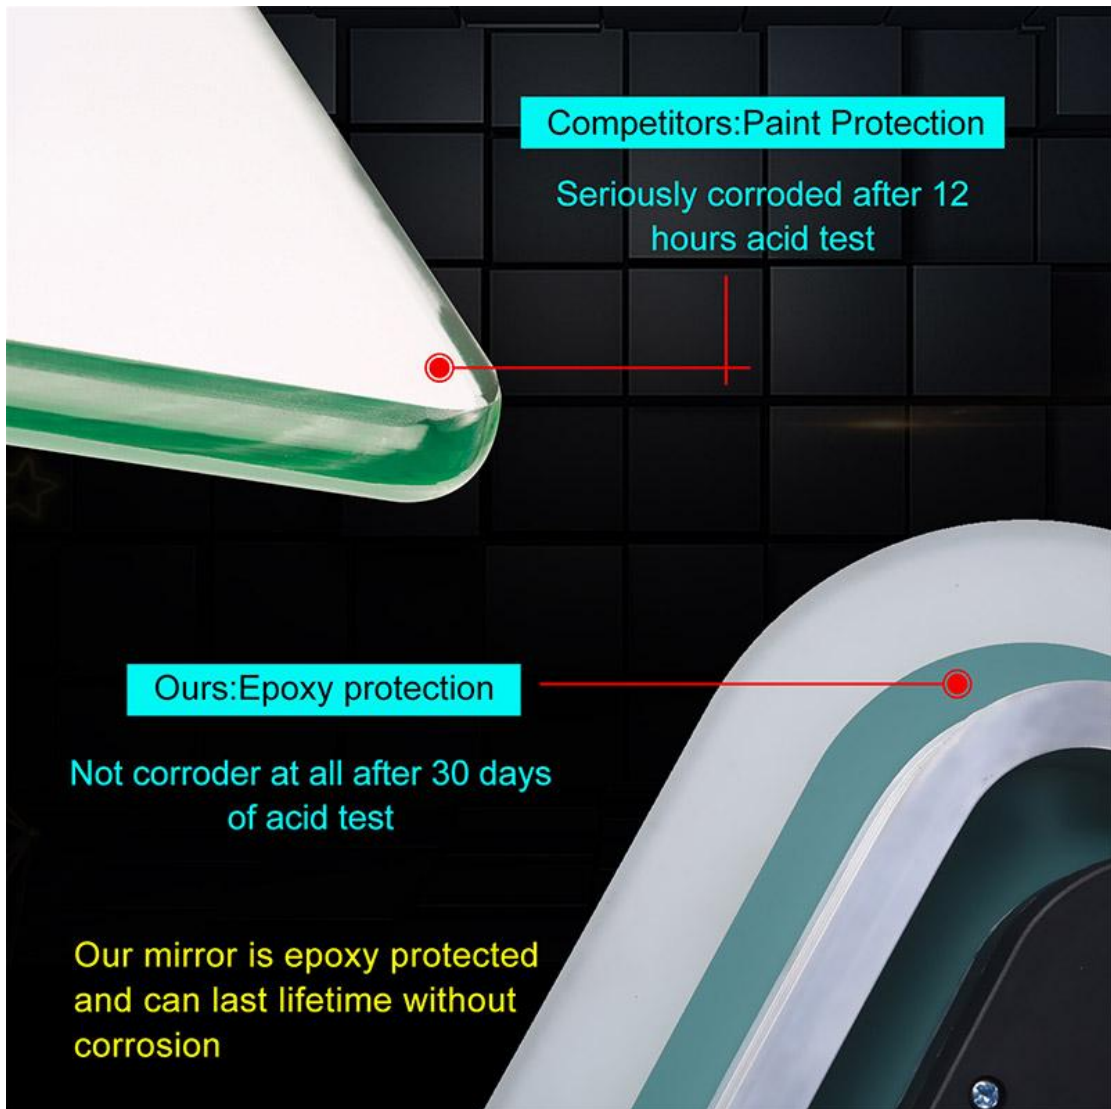

Product Parameter (Specification)

Specification

Item No	Full Length Backlit Rectangle LED Dressing Mirror LYS-LEDM-D201L
Basic Info.	W20"xH60"/W24"xH66" 5mm Copper Free Mirror; IP44; 8mm Width LED Strip.
Input (V)	AC110-230 V
Power (W)	Max45 W
LED Strip Info.	3V/60mA/Constant DC12V/Ra≥80
Speaker Power (W) if have	5W
Level Of Protection(IP)	IP44
Cable(Mm)	White 2X0.75mm ² / 500-1000 Mm/ With Plug
Turn On/Off	Touch Switch
LM	Max.90lm/W efficacy
LED Color (K)	3000-4000-6500K
Ra	≥80
Mirror Material	5mm Copper Free Mirror
Life (H)	≥30000 Hours
Temperature And Humidity	-10°C ~ +40°C / Humidity < 90%
Product Size(Mm)	W20"xH60"/W24"xH66" or customized

Product Feature And Application

This Classic Design is desirable and handy, **Full Length Backlit Rectangle LED**

Dressing Mirror will highlight your bedroom decoration, increase grade and efficiency. It can be hanging as you need, depending on your space of bedroom.

Feature:

- ❖ Touch sensor with the function of On/Off
- ❖ 5mm environmental silver mirror, copper free and lead free
- ❖ Special anti-corrosion mirror treatment
- ❖ Fingerprint-free for mirror frosted area
- ❖ Rust resistant white powder coated alu base
- ❖ High brightness and homogeneous lighting
- ❖ High output SMD 2835 LEDs, Energy saving and long life of 30000 hours
- ❖ High Color Rendering Index (CRI>80), ideal for makeup application
- ❖ Built-in electronic LED driver CE / UL certificated
- ❖ IP44 waterproof
- ❖ Easy-hanging installation, and easy for maintenance.
- ❖ CE RoHS certificated
- ❖ The size of **Full Length Backlit Rectangle LED Dressing Mirrors** can be custom-made