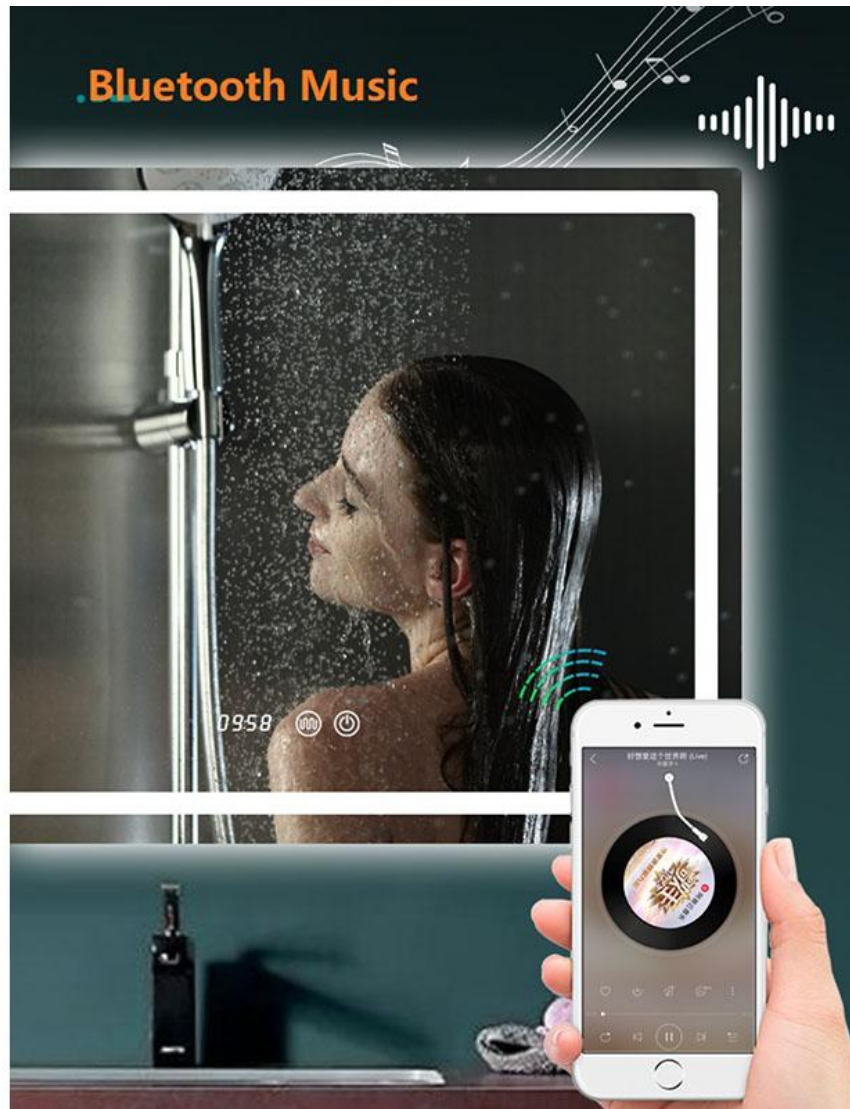

Color Rendering

OURS
High Color Rendering

OTHERS
Ordinary Low Color Rendering

The Full Length Backlit Rectangle LED Dressing Mirror can be customized as you NEED:

Optional Functions:

- ❖ Dimming
- ❖ Anti-fogging sensor
- ❖ Explosion proof
- ❖ Three Color Temperature Changing
- ❖ Digital Clock, Temperature Display
- ❖ Bluetooth speakers--Enjoying Music

Time or Temperature 5S Automatic Switching

09:58

22.5°C

0958  

Product Details

To build a dream bathroom with LED Lighted Mirror, **Full Length Backlit Rectangle LED Dressing Mirror** offer inbuilt defogger, On/Off Touch switch, with LED lights.

Name: **Full Length Backlit Rectangle LED Dressing Mirror**

Size: W20"xH60"/W24"xH66" (or Customizable size)

Optional Functions: Touch switch, Defogger, Bluetooth, Time., etc.

Mirror: 5mm copper-free mirror, frameless.