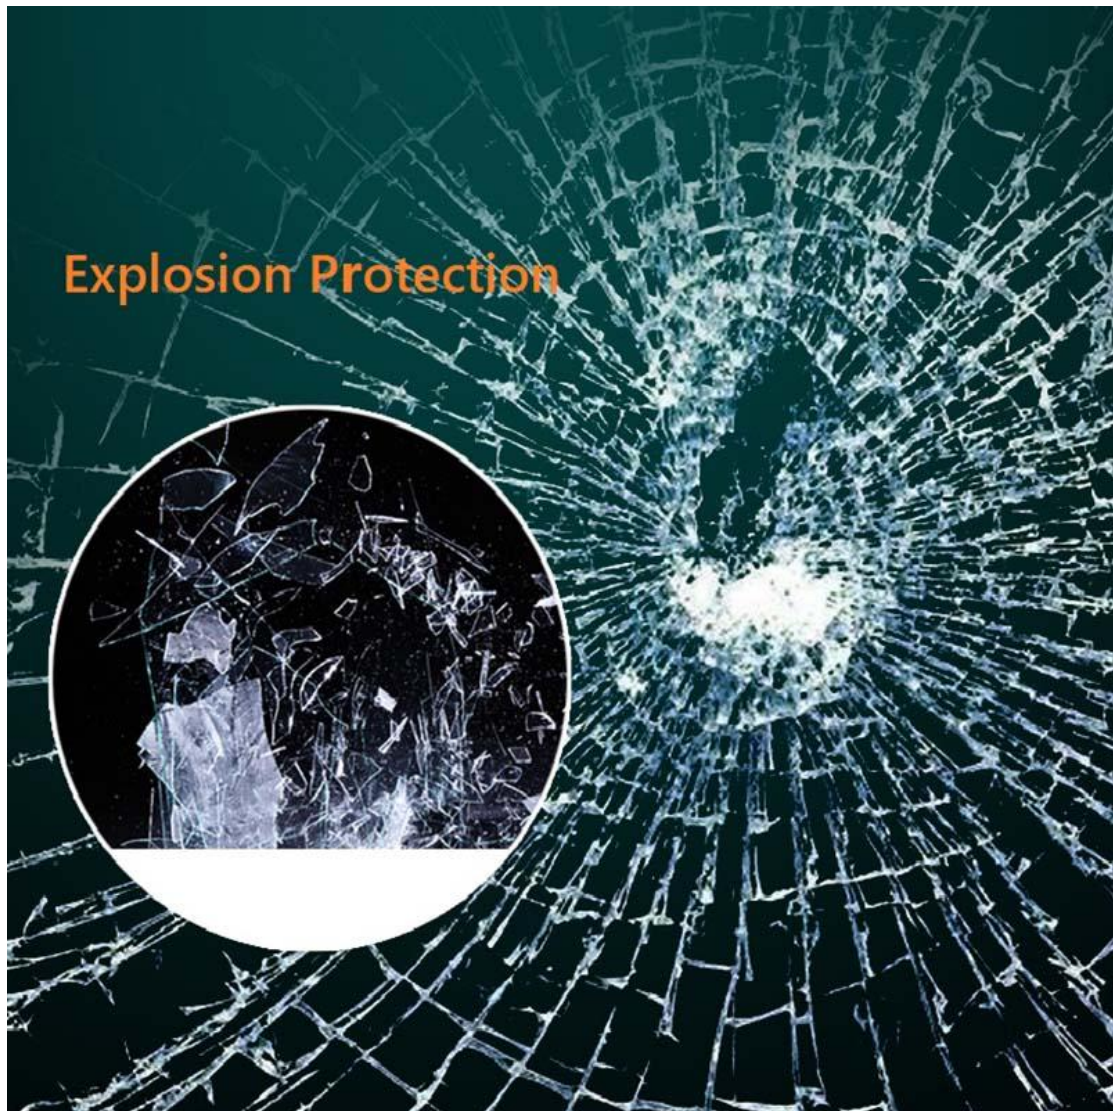

Color Rendering

OURS
High Color Rendering

OTHERS
Ordinary Low Color Rendering

The Full Length Backlit Rectangle LED Dressing Mirror can be customized as you NEED:

Optional Functions:

- ❖ Dimming
- ❖ Anti-fogging sensor
- ❖ Explosion proof
- ❖ Three Color Temperature Changing
- ❖ Digital Clock, Temperature Display
- ❖ Bluetooth speakers--Enjoying Music