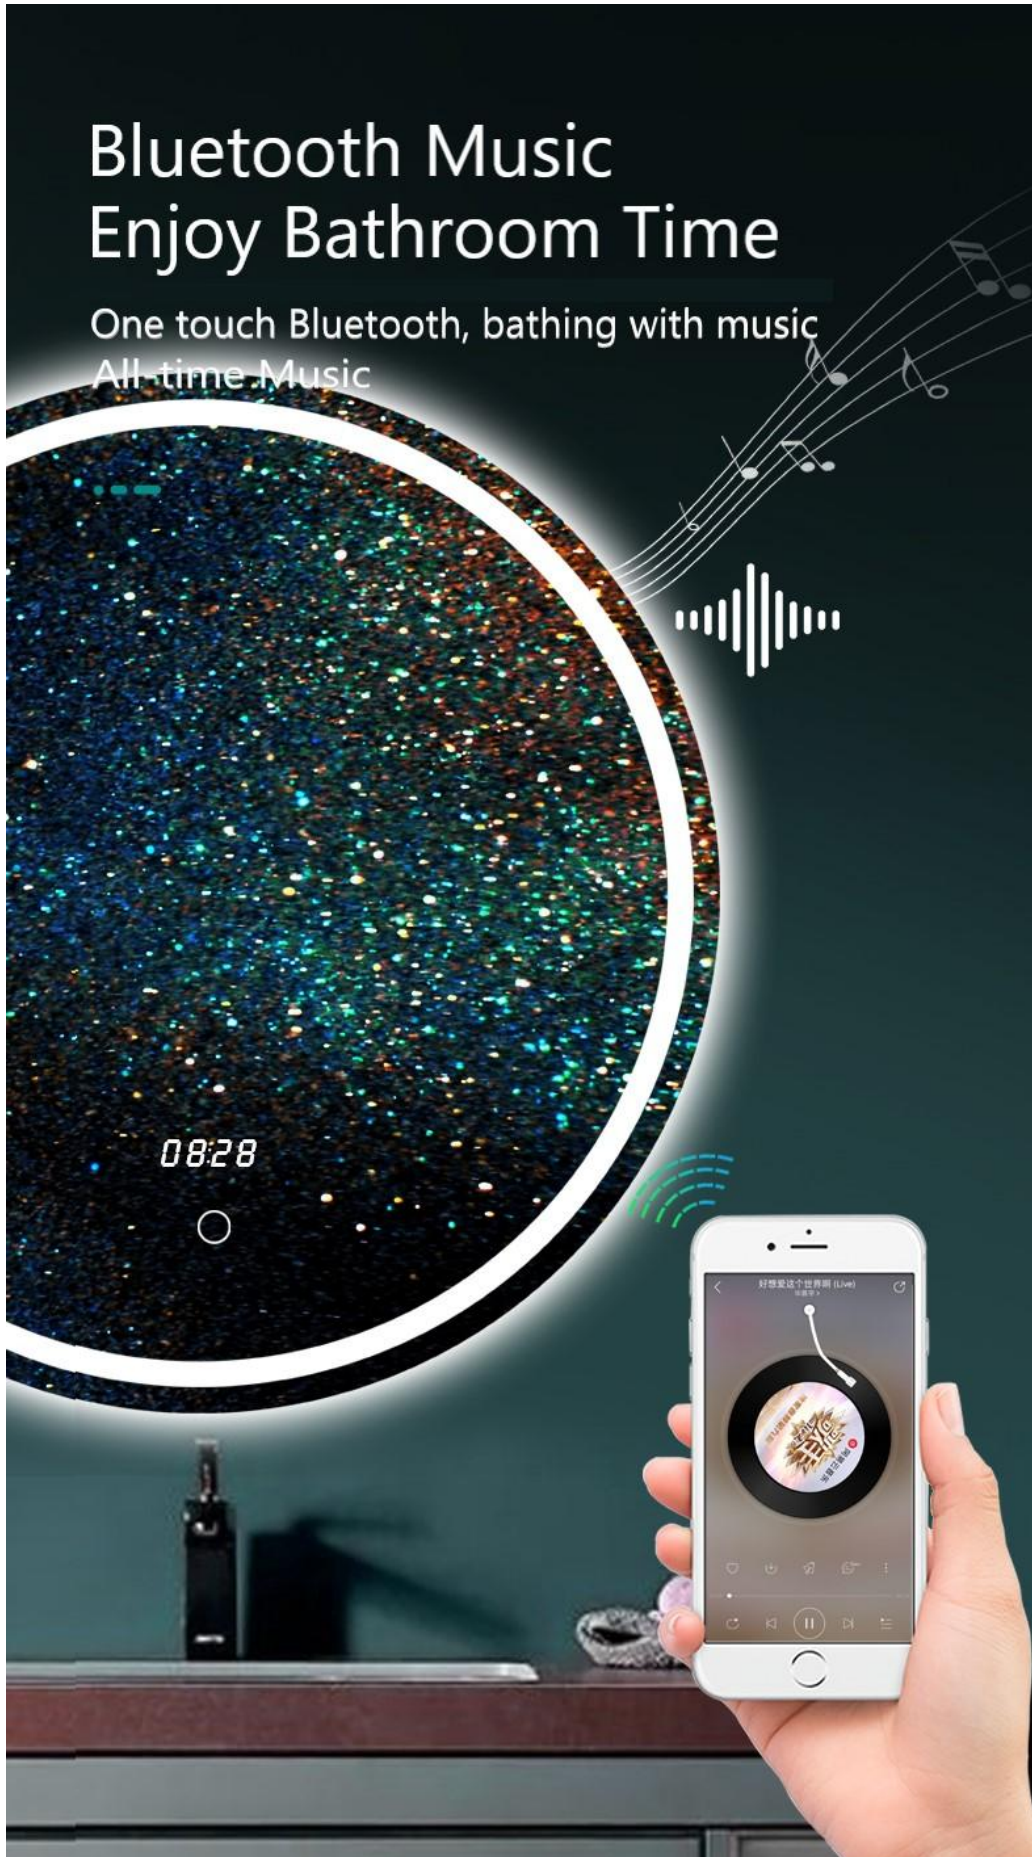

# 1 Mirror, 3 colors(Optional) Color Memory Function

Change colors by smart touch button, memorize the color after staying in 30s.

6000K

White

4000K

Neutral

3000K

Yellow

# Time/Temperature 5 second auto exchange

LED digital integrated screen, no more operation  
Don't worry about the inconvenience of wet hands

Time

< 5s exchange >

Temperature

09:58

22.55°

08:28

## Product Details

To build a dream bathroom with LED Lighted Mirror, **Full Length Backlit Oval LED Dressing Mirror** offer inbuilt defogger, On/Off Touch switch, with LED lights.

Name: **Full Length Backlit Oval LED Dressing Mirror**

Size: W20"xH60"/W24"xH66" (or Customizable size)

Optional Functions: Touch switch, Defogger, Bluetooth, Time., etc.

Mirror: 5mm copper-free mirror, frameless.

Led Stripe: UL certified waterproof LED stripe