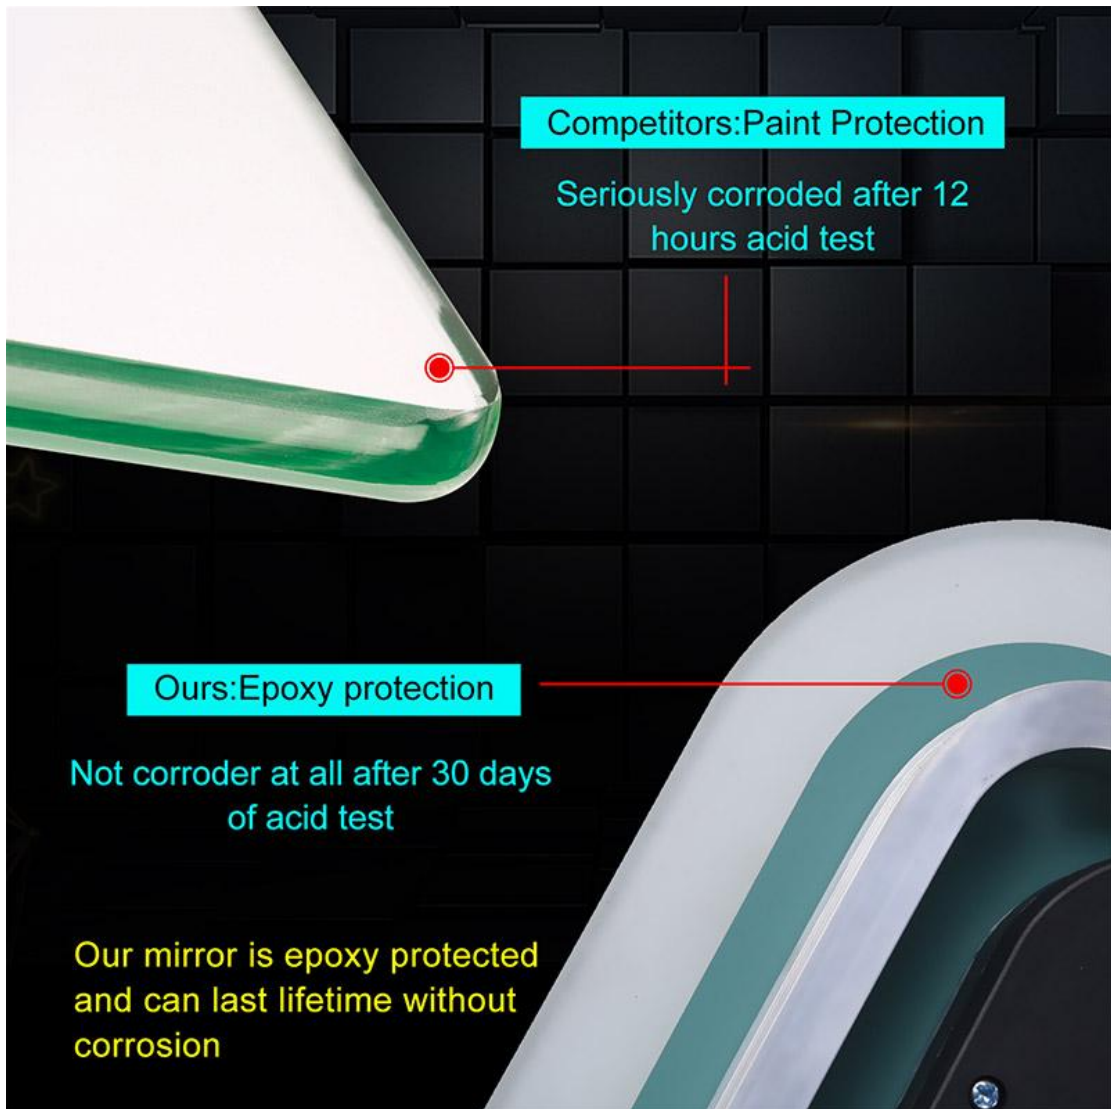

## Product Parameter (Specification)

Specification	
Item No	Full Length Backlit Rectangle LED Dressing Mirror LYS-LEDM-0201L
Basic Info.	W20"xH60"/W24"xH66" 5mm Copper Free Mirror; IP44; 8mm Width LED Strip.
Input (V)	AC110-230 V
Power (W)	Max45 W
LED Strip Info.	3V/60mA/Constant DC12V/Ra≥80
Speaker Power (W) if have	5W
Level Of Protection(IP)	IP44
Cable(Mm)	White 2X0.75mm <sup>2</sup> / 500-1000 Mm/ With Plug
Turn On/Off	Touch Switch
LM	Max.90lm/W efficacy
LED Color (K)	3000-4000-6500K
Ra	≥80
Mirror Material	5mm Copper Free Mirror
Life (H)	≥30000 Hours
Temperature And Humidity	-10°C ~ +40°C / Humidity < 90%
Product Size(Mm)	W20"xH60"/W24"xH66" or customized

## Product Feature And Application

This Classic Design is desirable and handy, **Full Length Backlit Oval LED Dressing Mirror** will highlight your bedroom decoration, increase grade and efficiency. It can be

hanging as you need, depending on your space of bedroom.

**Feature:**

- ❖ Touch sensor with the function of On/Off
- ❖ 5mm environmental silver mirror, copper free and lead free
- ❖ Special anti-corrosion mirror treatment
- ❖ Fingerprint-free for mirror frosted area
- ❖ Rust resistant white powder coated alu base
- ❖ High brightness and homogeneous lighting
- ❖ High output SMD 2835 LEDs, Energy saving and long life of 30000 hours
- ❖ High Color Rendering Index (CRI>80), ideal for makeup application
- ❖ Built-in electronic LED driver CE / UL certificated
- ❖ IP44 waterproof
- ❖ Easy-hanging installation, and easy for maintenance.
- ❖ CE RoHS certificated
- ❖ The size of **Full Length Backlit Oval LED Dressing Mirror** can be custom-made