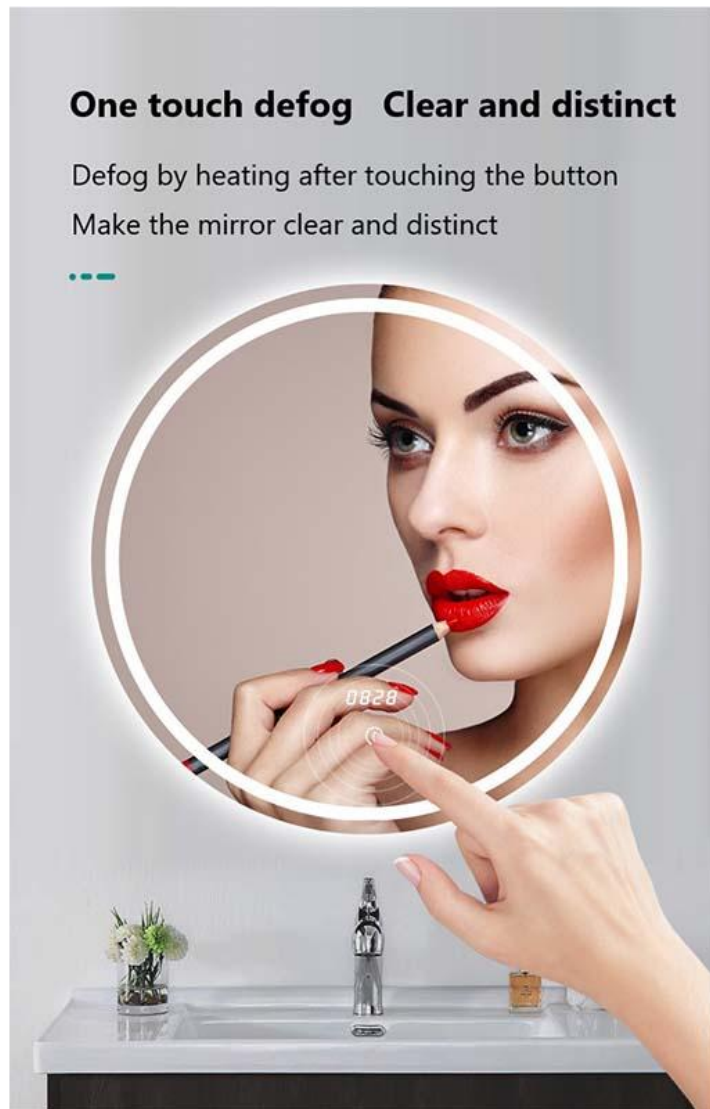

One touch defog Clear and distinct

Defog by heating after touching the button
Make the mirror clear and distinct