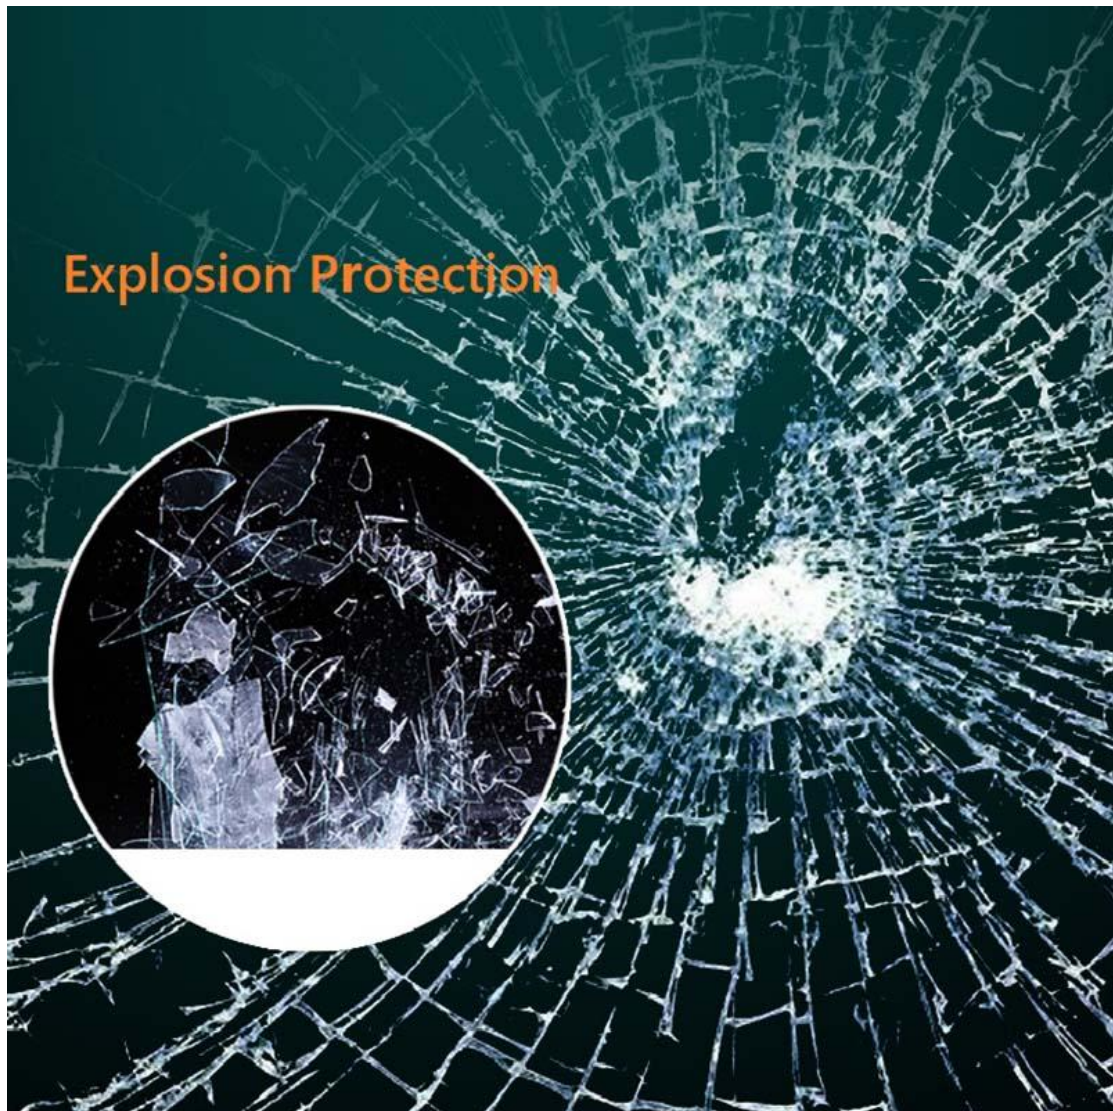

Color Temperature

2700K  6500K

 Press it to adjust color temperature

**One touch defog Clear and distinct**

Defog by heating after touching the button  
Make the mirror clear and distinct