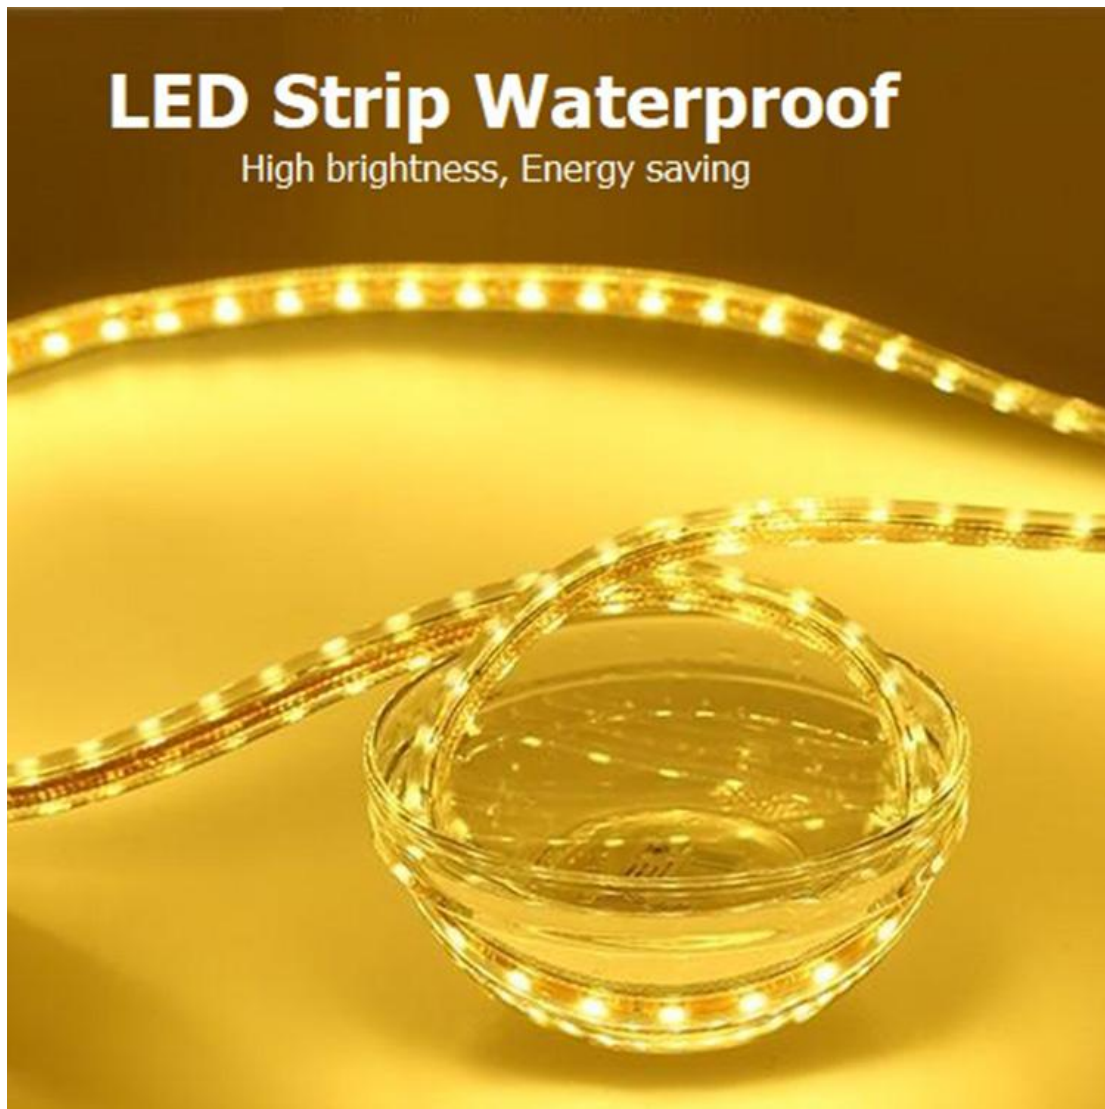

LED Strip Waterproof

High brightness, Energy saving

Frameless Rhombus LED Bathroom Mirror as you NEED:

Optional Functions:

- ❖ Dimming
- ❖ Anti-fogging sensor
- ❖ Explosion proof
- ❖ Three Color Temperature Changing
- ❖ Digital Clock, Temperature Display
- ❖ Bluetooth speakers--Enjoying Music when Bathing