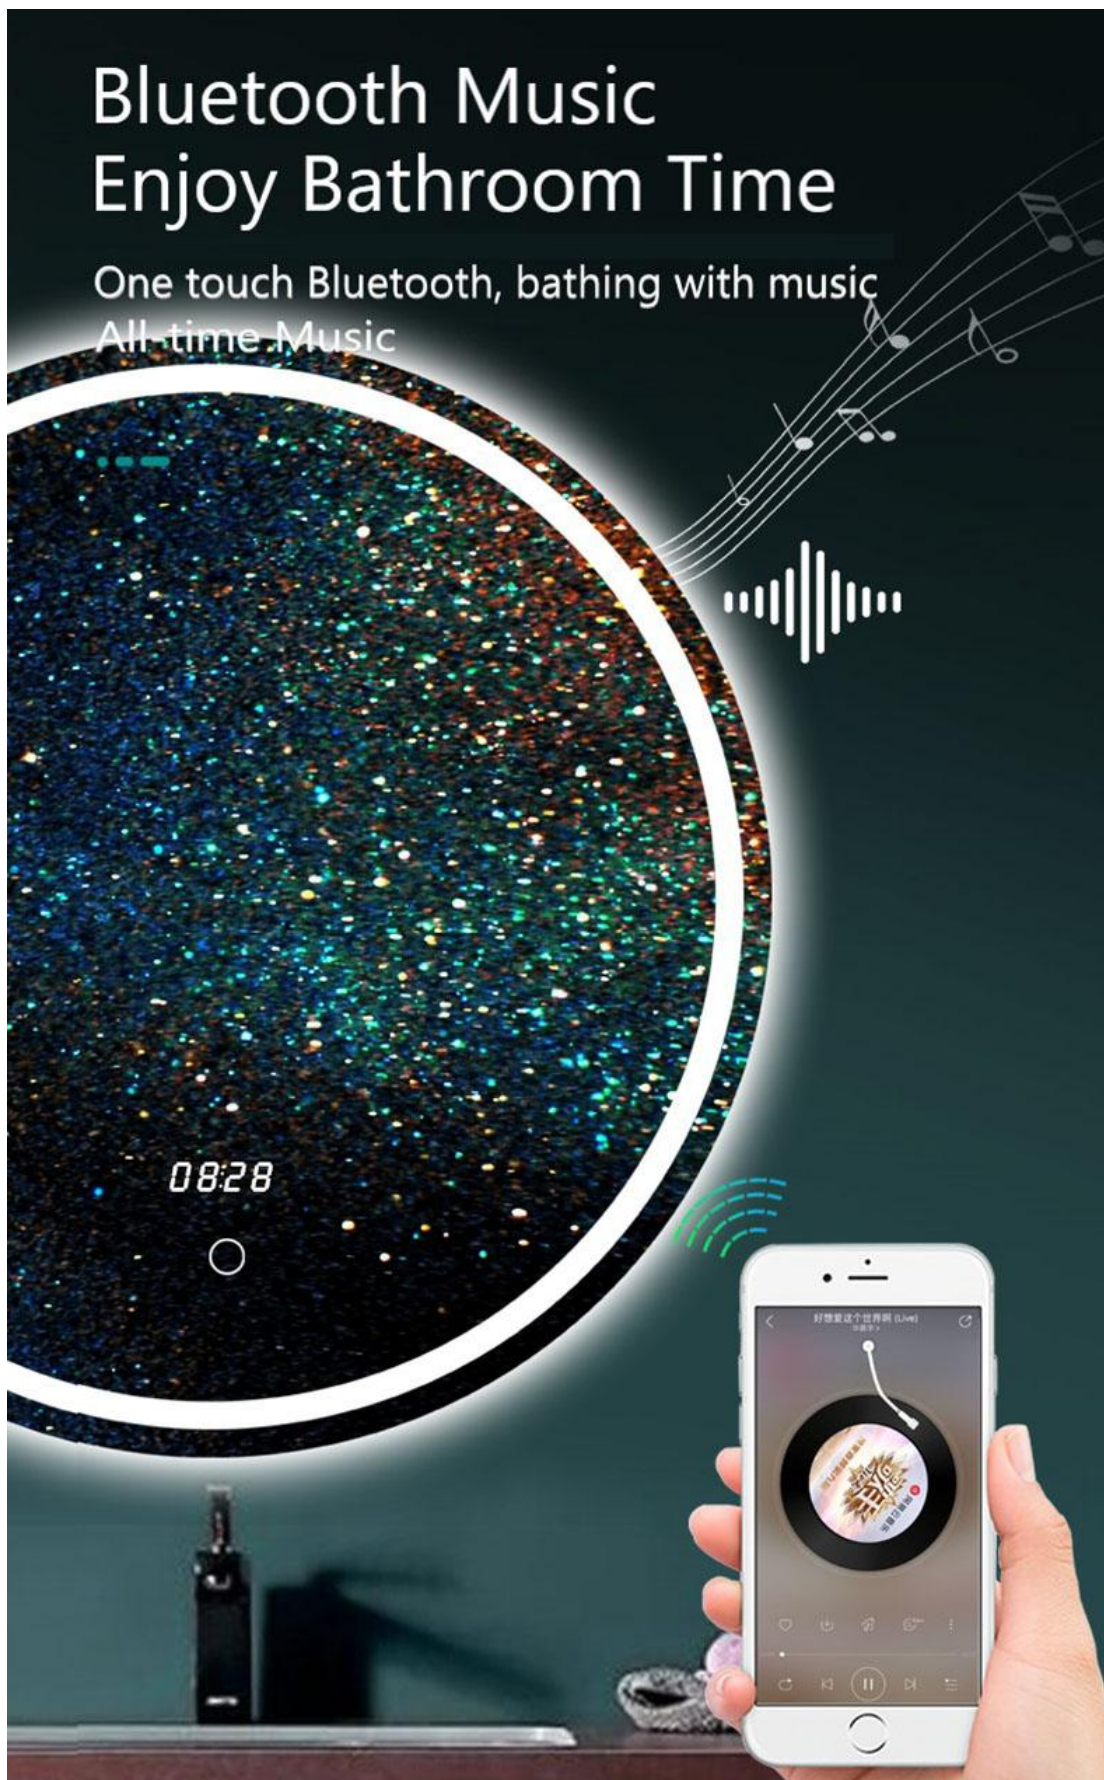

Product Feature And Application

This Classic Design is desirable and handy, **Frameless Rhombus LED Bathroom Mirror** will highlight your bathroom decoration, increase grade and efficiency.

Feature:

- ❖ Touch sensor with the function of On/Off
- ❖ 5mm environmental silver mirror, copper free and lead free
- ❖ Special anti-corrosion mirror treatment
- ❖ Fingerprint-free for mirror frosted area

Time/Temperature 5 second auto exchange

LED digital integrated screen, no more operation
Don't worry about the inconvenience of wet hands

Time

< 5s exchange >

Temperature

09:58

88.58°

08:28

1 Mirror, 3 colors(Optional) Color Memory Function

Change colors by smart touch button, memorize the color after staying in 30s.

6000K

White

4000K

Neutral

3000K

Yellow

Size: Φ 800*600mm, Φ 900*700mm (or Customizable size)

Optional Functions: Touch switch, Defogger, Bluetooth, Time., etc.

Mirror: 5mm copper-free mirror, frameless.

Led Stripe: UL certificated waterproof LED strip