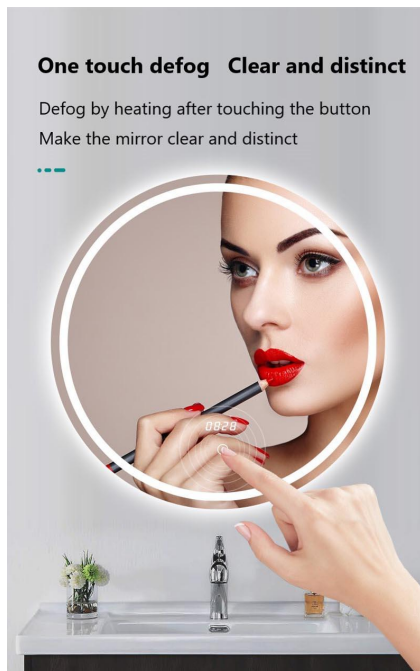

Product Feature And Application

This Classic Design is desirable and handy, **Frameless Rhombus LED Bathroom Mirror** will highlight your bathroom decoration, increase grade and efficiency.

Feature:

- ❖ Touch sensor with the function of On/Off
- ❖ 5mm environmental silver mirror, copper free and lead free
- ❖ Special anti-corrosion mirror treatment
- ❖ Fingerprint-free for mirror frosted area

Color Rendering

OURS
High Color Rendering

OTHERS
Ordinary Low Color Rendering

LED Strip Waterproof

High brightness, Energy saving

Frameless Rhombus LED Bathroom Mirror as you NEED:

Optional Functions:

- ❖ Dimming
- ❖ Anti-fogging sensor
- ❖ Explosion proof
- ❖ Three Color Temperature Changing
- ❖ Digital Clock, Temperature Display
- ❖ Bluetooth speakers--Enjoying Music when Bathing

1 Mirror, 3 colors(Optional) Color Memory Function

Change colors by smart touch button, memorize the color after staying in 30s.

6000K

White

4000K

Neutral

3000K

Yellow