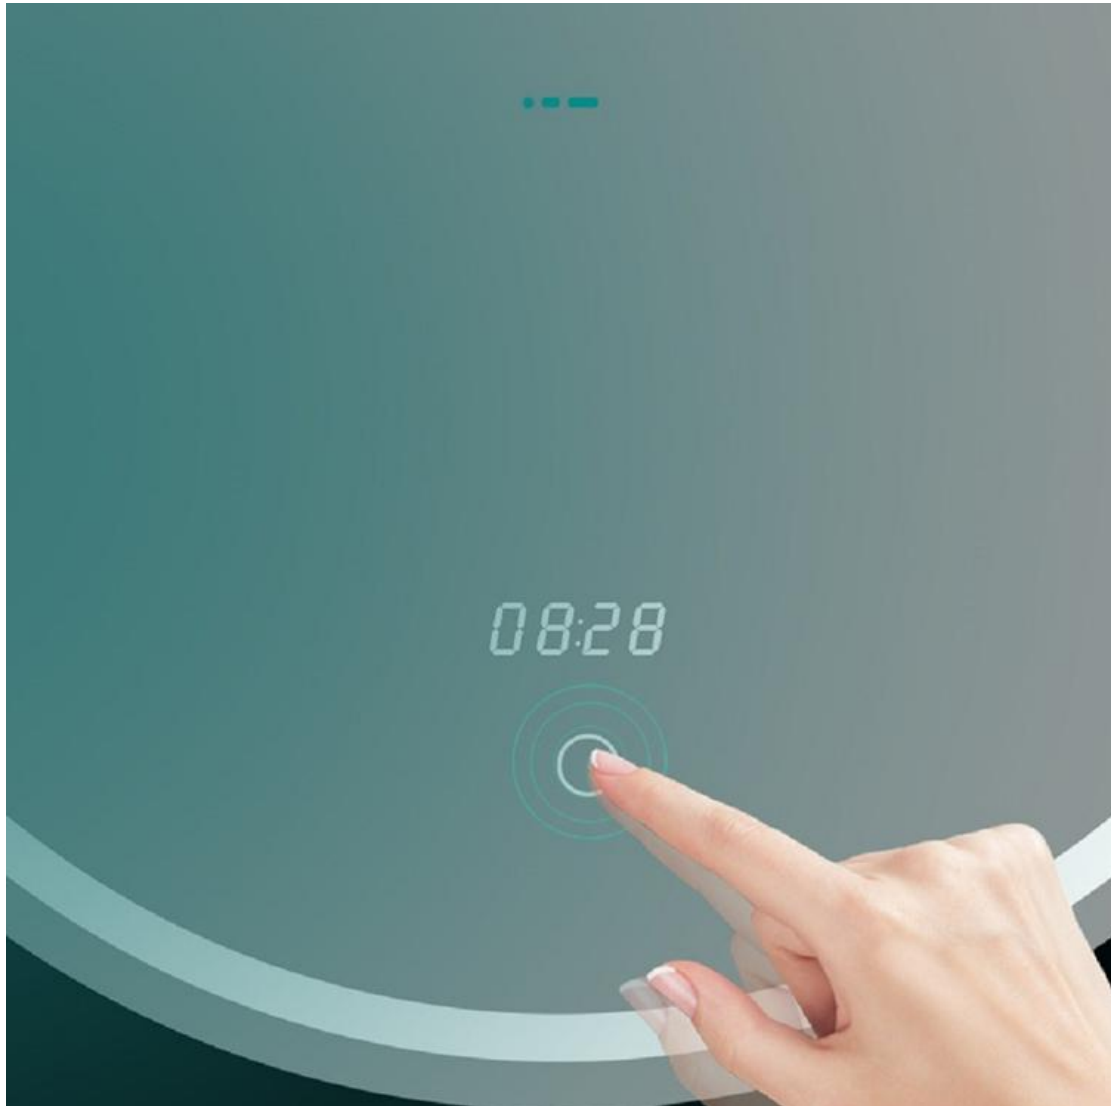

- ❖ Rust resistant white powder coated alu base
- ❖ High brightness and homogeneous lighting
- ❖ High output SMD 2835 LEDs, Energy saving and long life of 30000 hours
- ❖ High Color Rendering Index (CRI>80), ideal for makeup application
- ❖ Built-in electronic LED driver CE / UL certificated
- ❖ IP44 waterproof
- ❖ Easy-hanging installation, and easy for maintenance
- ❖ CE RoHS certificated
- ❖ The size of **Frameless Oval LED Bathroom Mirror** can be custom-made