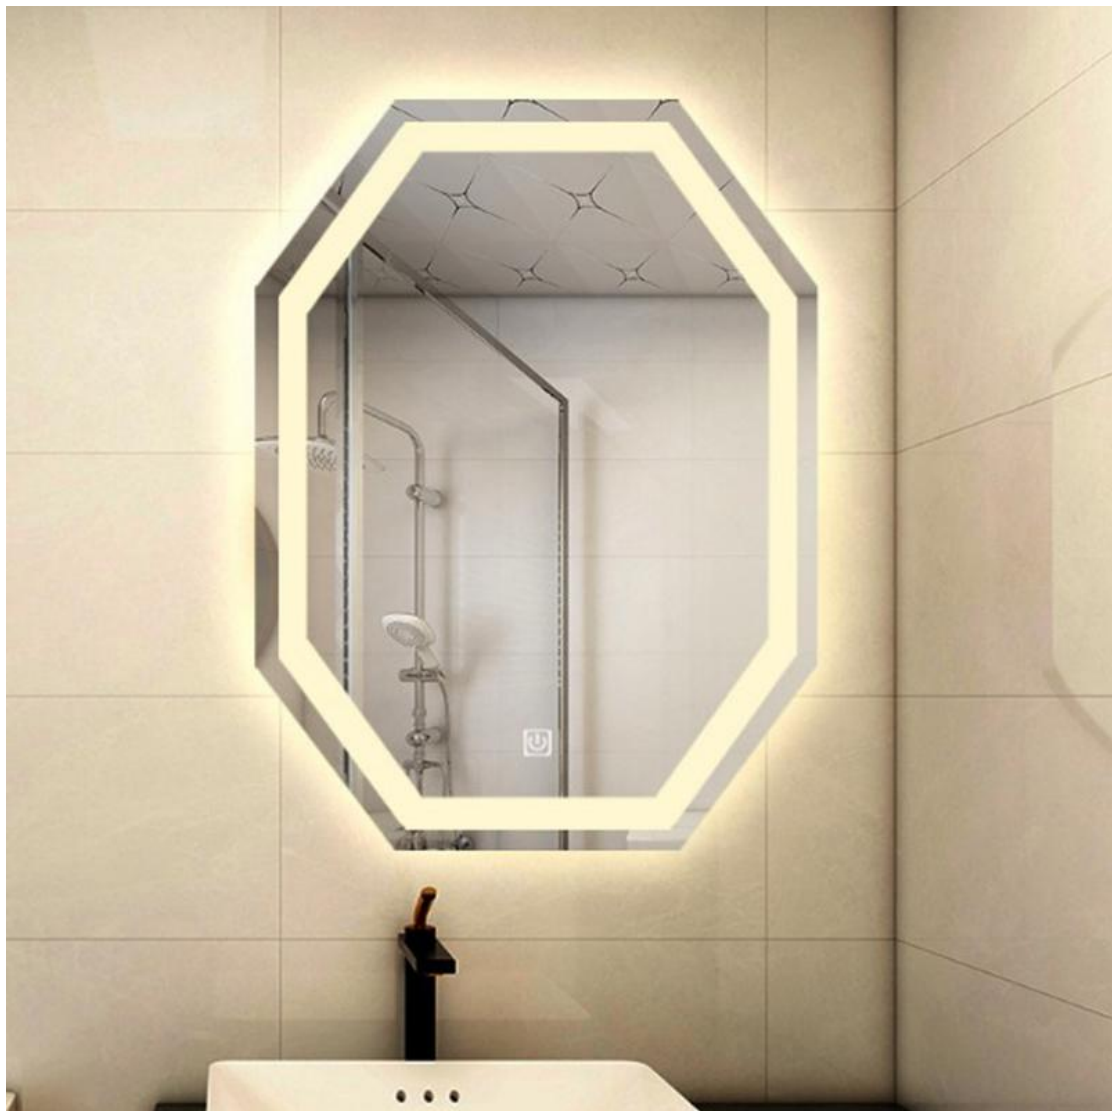

Product Details

To build a dream bathroom with LED Lighted Mirror, **Frameless Rhombus LED Bathroom Mirror** offer inbuilt defogger, On/Off Touch switch, with LED lights.

Name: **Frameless Rhombus LED Bathroom Mirror**

Size: Φ 800*600mm, Φ 900*700mm (or Customizable size)

Optional Functions: Touch switch, Defogger, Bluetooth, Time., etc.

Mirror: 5mm copper-free mirror, frameless.

Led Stripe: UL certificated waterproof LED strip

Color Temp.: 3000K/4000K/6000K

Shape: Round/Circle, or customized

Product Qualification